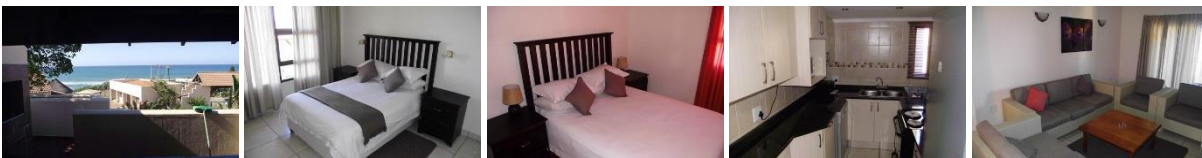

Lux 6 Sleeper Chalet

Description

This unit is suited for 6 guests and comes equipped with 3 bedrooms. The 2 bedrooms feature a double bed in each, and the third bedroom features 2 single beds. Other in-room facilities include an open plan lounge, a dining room and a fully equipped kitchen.

Bedroom 1 Sleeps 2 people 1 x Double Bed

Bedroom 2 Sleeps 2 people 1 x Double Bed

Bedroom 3 Sleeps 2 people 2 x Single Bed / Three-Quarter Bed