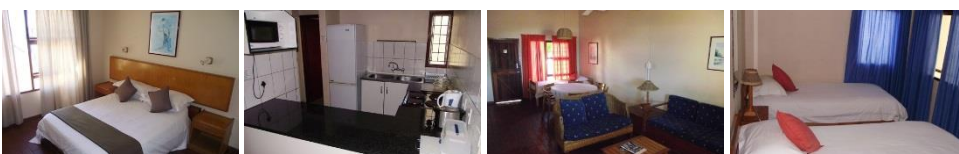

6 Sleeper Chalet

Description

This unit is suited for 6 guests and comes equipped with a double bed, 3 single beds and a single bed in the lounge area. Other in-room facilities include a fully equipped kitchen, a bathroom fitted with a shower and bath and a TV. The unit also comes equipped with a veranda and braai facilities.

Bedroom 1 Sleeps 2 people 1 x Double Bed

Bedroom 2 Sleeps 3 people 3 x Single Bed / Three-Quarter Bed

Bedroom 3 Sleeps 1 person 1 x Single Bed / Three-Quarter Bed